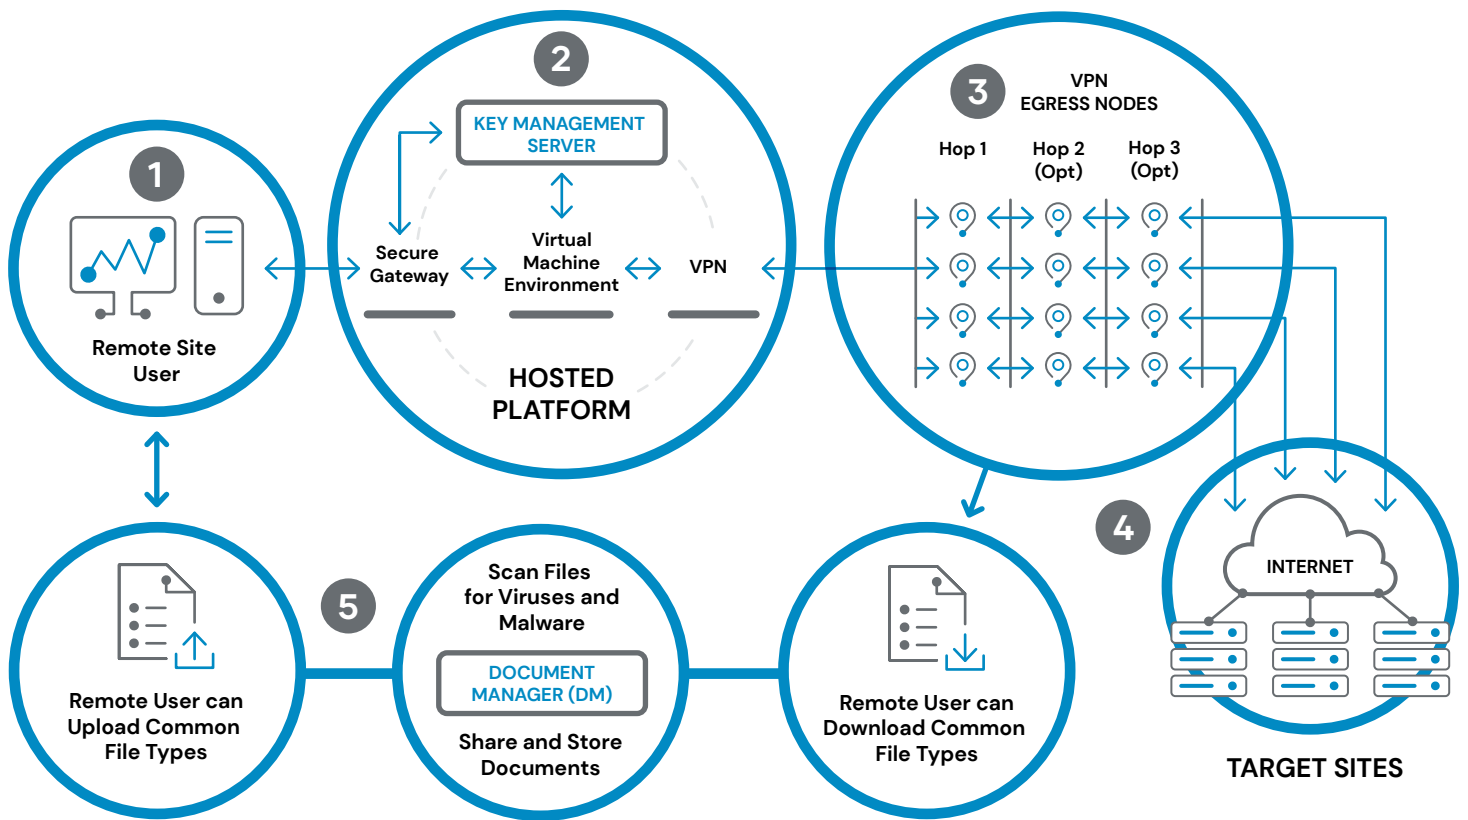

Babel Street Secure Access offers a web-based, isolated virtual desktop environment that leverages a hardened egress network with global points of presence. So you can manage your online appearance, overcome IP bias, and safely manage and share files.

User Anonymity

Our platform is constructed to leverage commercial and residential networks. This enables users to conduct research and browse the web anonymously, while blending in with normal web traffic patterns.

Safe File Management

Safely scan files for malicious content, transfer files between the local and virtual machine, and share documents and media files with other users — all without risk to your network or the local machine.

How it Works

1. Open a web browser on your local machine and log into the web-based application.
2. The site connects you to a virtual desktop environment using a secure gateway and VPN.
3. Select a virtual machine type and set your egress locations.
4. Privately and securely browse the internet.
5. Download or upload files and share files with other application users within the Document Manager (DM).